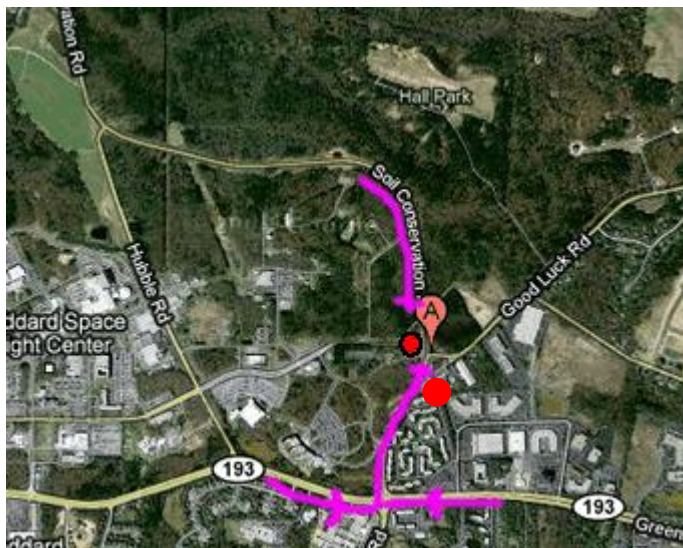

Directions to Goddard Space Flight Center Rec Center (● on the maps)

Follow directions below. Many map programs don't have these directions because of recent road construction to re-route Soil Conservation Rd. However, you can input coordinates, 38.996007,-76.835708 or you can try to route to 9998 Good Luck Road, Glenn Dale, MD 20769.

From North:

Take 295 S to East on Powder Mill Road. Just before first traffic light, make right on Soil Conservation Rd. Drive approx. 3 miles. You'll go through 1 traffic light (Hubble Road), proceed approx 1 more mile to 'Y' intersection at next traffic light. This is the intersection with Good Luck Road. Rec Center /back gate entrance is on the right at this intersection.

From South:

Take 295 N to East on Greenbelt Rd (Rt 193). Proceed past the 2 entrances into Goddard and make a left on Good Luck Road at traffic light. Proceed approx. 1 mile to 'Y' intersection (Soil Conservation Rd) traffic light and the Rec Center/back gate is on the left at that intersection.