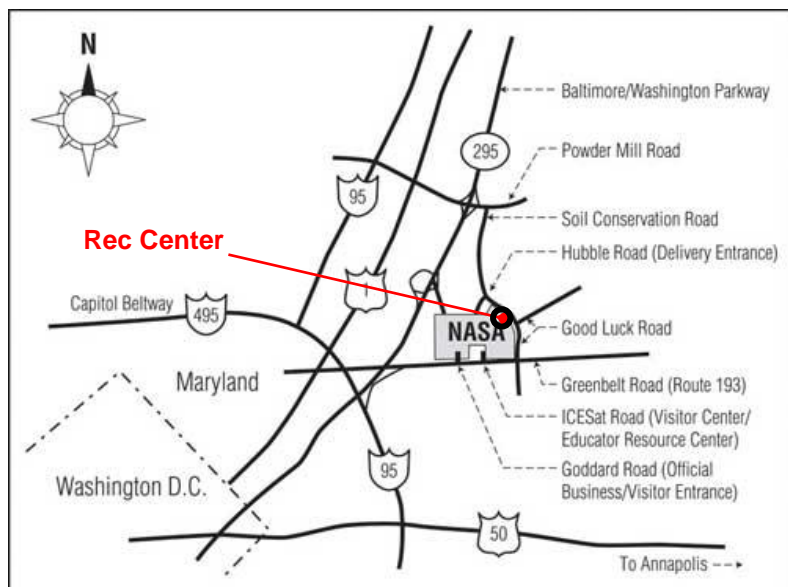

Things to Bring

- ✓ **Bring your printed Crab feast tickets - the Guard will be checking.**
- ✓ **Have photo ID just in case the guard requests it.**
- ✓ **Bring your Homebrew**
- ✓ **Bring your favorite crab picking knife or mallet.**